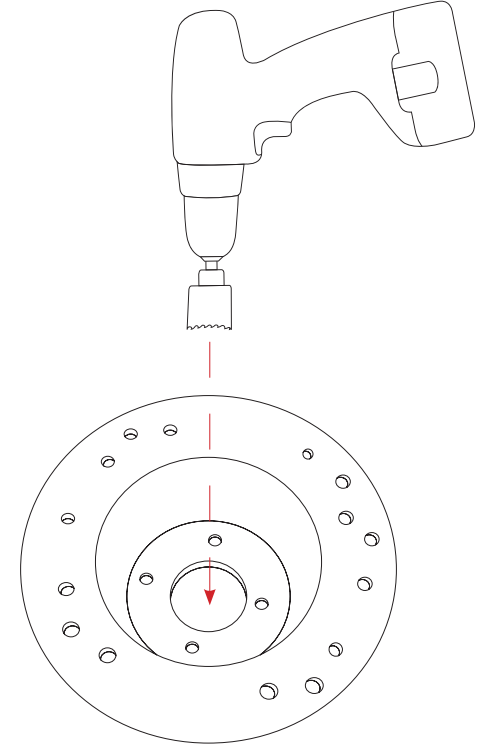

[www.seaviewglobal.com](http://www.seaviewglobal.com)

X1

AMA-10

AMA-24

AMA-16

AMA-18

X1

1/4" = 6mm

3M 4000 or equivalent

1.5" - 2" = 38mm-50mm

1

2

3

4

5

6