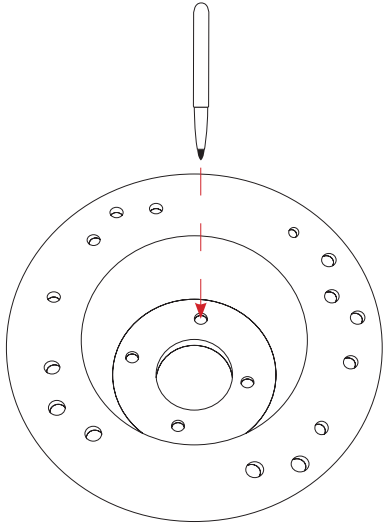

[www.seaviewglobal.com](http://www.seaviewglobal.com)

X1

AMA-10

AMA-24

AMA-16

AMA-18

X1

1/4" = 6mm

3M 4000 or equivalent

1.5" - 2" = 38mm-50mm

1

2

3

4

5

6