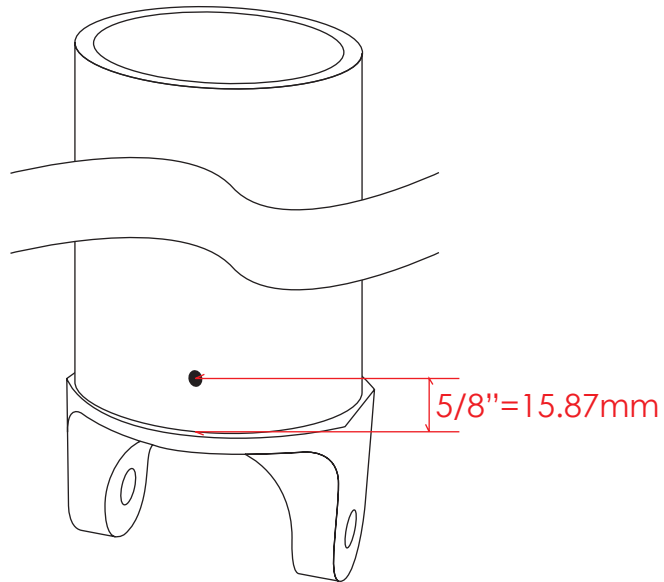

www.seaviewglobal.com

7/16" = 11.11mm

17/64" = 6.746mm

2" = 50.80mm

7/16" = 11.11mm

3/8" = 9.52mm

3M 4000

3M 4000 or equivalent

13

14

15

16

17

18

19

20