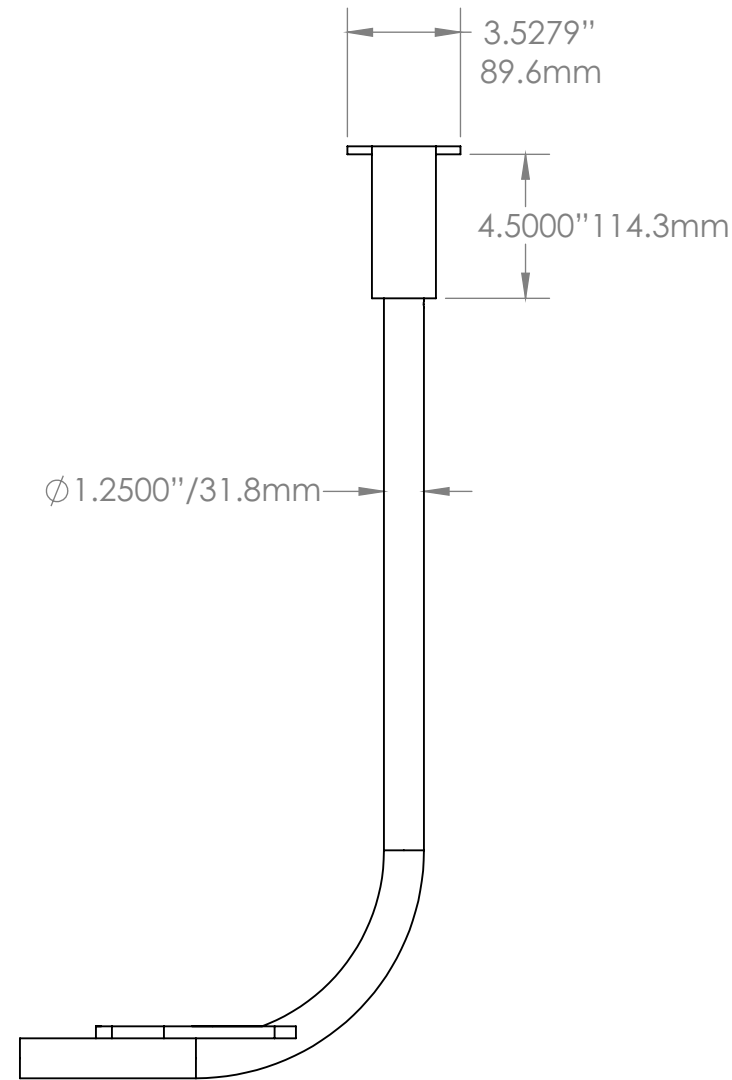

Fits Aqua Signal Series 40/41.

FRONT

BACK

**PROPRIETARY AND CONFIDENTIAL**  
 THE INFORMATION CONTAINED IN THIS DRAWING IS THE SOLE PROPERTY OF PYI, INC. REPRODUCTION IN PART OR AS A WHOLE WITHOUT THE WRITTEN PERMISSION OF PYI, INC.

		UNLESS OTHERWISE SPECIFIED:		NAME	DATE	<b>PYI, INC.</b>
		DIMENSIONS ARE IN INCHES/mm		DRAWN	JR 11.14.06	
		TOLERANCES:		CHECKED		
		FRACTIONAL ±		ENG APPR.		
		ANGULAR: MACH ± BEND ±		MFG APPR.		
		TWO PLACE DECIMAL ±		Q.A.		TITLE:
		THREE PLACE DECIMAL ±		COMMENTS:		Light bar for Dual Mounts. Fits Aqua Signal Lights 40/41
		INTERPRET GEOMETRIC TOLERANCING PER:				SIZE
		MATERIAL				DWG. NO.
		FINISH				DM-LTB-BOX
		DO NOT SCALE DRAWING				REV
NEXT ASSY		USED ON				A
APPLICATION						SCALE: 1:6
						WEIGHT:
						SHEET 1 OF 2