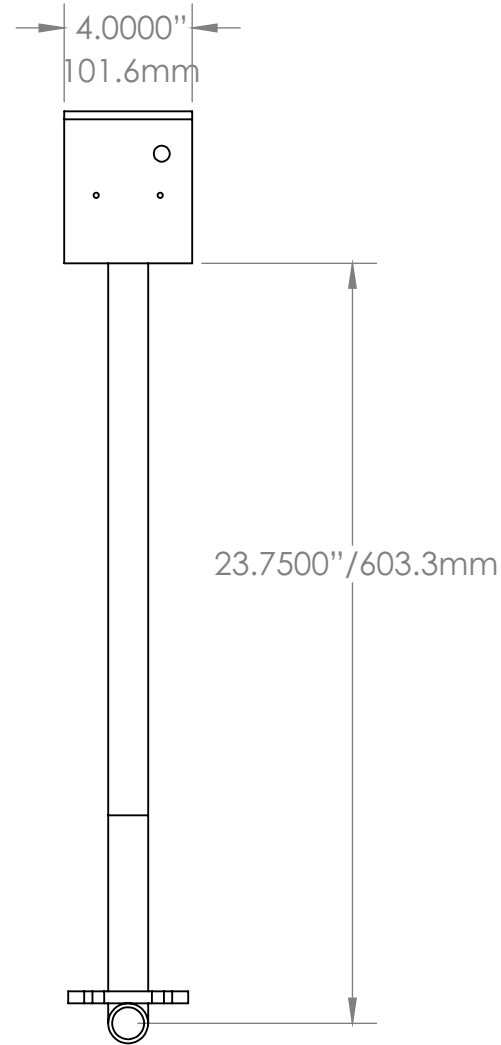

Fits Aqua Signal Series 40/41.

FRONT

BACK

**PROPRIETARY AND CONFIDENTIAL**  
 THE INFORMATION CONTAINED IN THIS DRAWING IS THE SOLE PROPERTY OF PYI, INC. REPRODUCTION IN PART OR AS A WHOLE WITHOUT THE WRITTEN PERMISSION OF PYI, INC.

		UNLESS OTHERWISE SPECIFIED:		NAME	DATE	<b>PYI, INC.</b>
		DIMENSIONS ARE IN INCHES/mm		DRAWN	JR 11.14.06	
		TOLERANCES:		CHECKED		
		FRACTIONAL ±		ENG APPR.		
		ANGULAR: MACH ± BEND ±		MFG APPR.		
		TWO PLACE DECIMAL ±		Q.A.		TITLE:
		THREE PLACE DECIMAL ±		COMMENTS:		Light bar for Dual Mounts. Fits Aqua Signal Lights 40/41
		INTERPRET GEOMETRIC TOLERANCING PER:				SIZE
		MATERIAL				DWG. NO.
		FINISH				DM-LTB-BOX
		DO NOT SCALE DRAWING				REV
NEXT ASSY		USED ON				A
APPLICATION						SCALE: 1:6
						WEIGHT:
						SHEET 1 OF 2