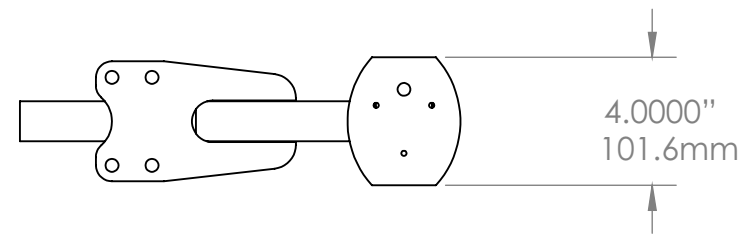

Fits Aqua Signal Series 40/41.

FRONT

BACK

**PROPRIETARY AND CONFIDENTIAL**  
 THE INFORMATION CONTAINED IN THIS DRAWING IS THE SOLE PROPERTY OF PYI, INC. REPRODUCTION IN PART OR AS A WHOLE WITHOUT THE WRITTEN PERMISSION OF PYI, INC.

		UNLESS OTHERWISE SPECIFIED:		NAME	DATE	<b>PYI, INC.</b>
		DIMENSIONS ARE IN INCHES/mm		DRAWN	JR 11.14.06	
		TOLERANCES:		CHECKED		
		FRACTIONAL ±		ENG APPR.		
		ANGULAR: MACH ± BEND ±		MFG APPR.		
		TWO PLACE DECIMAL ±		Q.A.		TITLE:
		THREE PLACE DECIMAL ±		COMMENTS:		Light bar for Dual Mounts. Fits Aqua Signal Lights 40/41
		INTERPRET GEOMETRIC TOLERANCING PER:				SIZE
		MATERIAL				DWG. NO.
		FINISH				DM-LTB-BOX
		DO NOT SCALE DRAWING				REV
NEXT ASSY		USED ON				A
APPLICATION						SCALE: 1:6
						WEIGHT:
						SHEET 1 OF 2