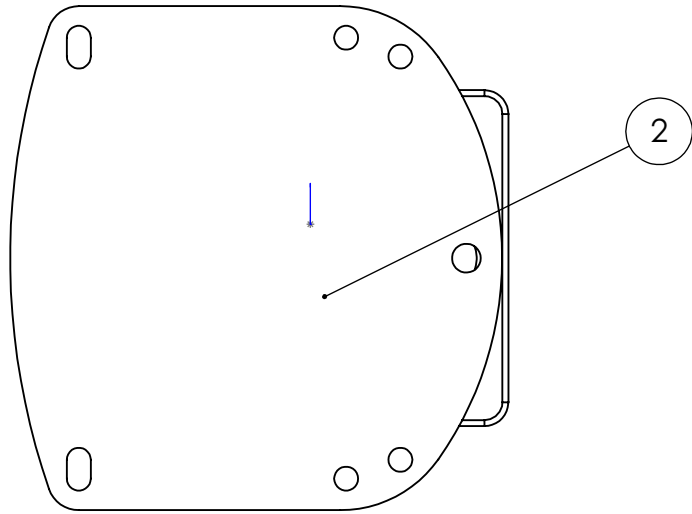

ITEM NO.	PART NUMBER	DESCRIPTION	QTY.
1	Cast PMF-5.1	DIE CAST 5" FWD Itb version	1
2	PM Radar Plate 1.1	1/4" top plate	1

UNLESS OTHERWISE SPECIFIED: DIMENSIONS ARE IN INCHES/mm TOLERANCES: FRACTIONAL ± ANGULAR: MACH ± BEND ± TWO PLACE DECIMAL ± THREE PLACE DECIMAL ± INTERPRET GEOMETRIC TOLERANCING PER: MATERIAL FINISH DO NOT SCALE DRAWING		NAME	DATE	PYI, INC. TITLE: 5" FWD PWR MNT PLUS TO FIT KODEN SERIES, RAYMARINE & SIMRAD 4kW DOMES
	DRAWN	JR	07.13.07	
	CHECKED			
	ENG APPR.			
		PROPRIETARY AND CONFIDENTIAL		
	THE INFORMATION CONTAINED IN THIS DRAWING IS THE SOLE PROPERTY OF PYI, INC. REPRODUCTION IN PART OR AS A WHOLE WITHOUT THE WRITTEN PERMISSION OF PYI, INC.			
	SIZE	DWG. NO.		REV
	A	PMF-5R-7		
	SCALE: 1:4	WEIGHT:		SHEET 1 OF 1