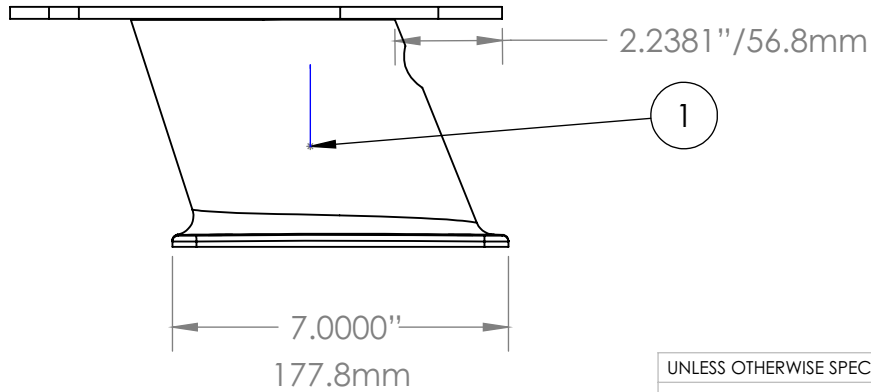

ITEM NO.	PART NUMBER	DESCRIPTION	QTY.
1	Cast PMF-5.1	DIE CAST 5" FWD Itb version	1
2	PM Radar Plate 1.1	1/4" top plate	1

UNLESS OTHERWISE SPECIFIED: DIMENSIONS ARE IN INCHES/mm TOLERANCES: FRACTIONAL ± ANGULAR: MACH ± BEND ± TWO PLACE DECIMAL ± THREE PLACE DECIMAL ± INTERPRET GEOMETRIC TOLERANCING PER: MATERIAL FINISH DO NOT SCALE DRAWING		NAME	DATE	PYI, INC. TITLE: 5" FWD PWR MNT PLUS TO FIT KODEN SERIES, RAYMARINE & SIMRAD 4kW DOMES
	DRAWN	JR	07.13.07	
	CHECKED			
	ENG APPR.			
		PROPRIETARY AND CONFIDENTIAL		
	THE INFORMATION CONTAINED IN THIS DRAWING IS THE SOLE PROPERTY OF PYI, INC. REPRODUCTION IN PART OR AS A WHOLE WITHOUT THE WRITTEN PERMISSION OF PYI, INC.			
	SIZE	DWG. NO.		REV
	A	PMF-5R-7		
	SCALE: 1:4	WEIGHT:		SHEET 1 OF 1