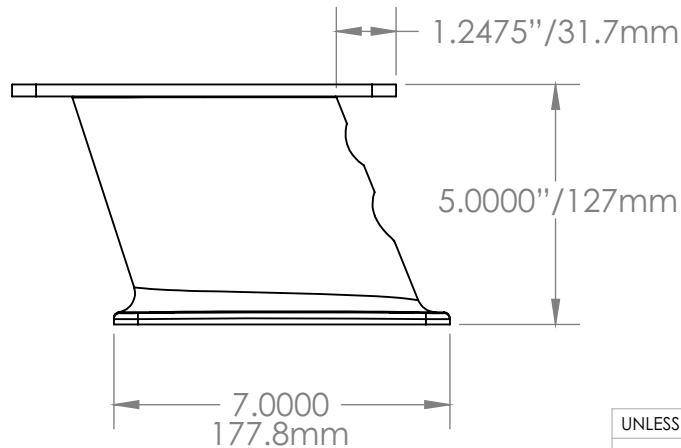

ITEM NO.	PART NUMBER	DESCRIPTION	QTY.
1	Cast PMF-5	DIE CAST 5" FWD Itb version	1
2	PM Radar Plate 3.1	1/4" TOP PLATE (U)	1

UNLESS OTHERWISE SPECIFIED:	NAME	DATE	PYI, INC.	
DIMENSIONS ARE IN INCHES/mm	DRAWN	JR		
TOLERANCES:	CHECKED		TITLE: 5" FWD PWR MNT PLUS TO FIT FURUNO/ JRC 24" DOMES	
FRACTIONAL ±	ENG APPR.			
ANGULAR: MACH ± BEND ±	MFG APPR.			
TWO PLACE DECIMAL ±	Q.A.		SIZE DWG. NO. REV A PMF-5U-7L N/C	
THREE PLACE DECIMAL ±	PROPRIETARY AND CONFIDENTIAL			
INTERPRET GEOMETRIC TOLERANCING PER:	THE INFORMATION CONTAINED IN THIS DRAWING IS THE SOLE PROPERTY OF PYI, INC. REPRODUCTION IN PART OR AS A WHOLE WITHOUT THE WRITTEN PERMISSION OF PYI, INC.			
MATERIAL	DO NOT SCALE DRAWING			
FINISH	SCALE: 1:4 WEIGHT:		SHEET 1 OF 1	