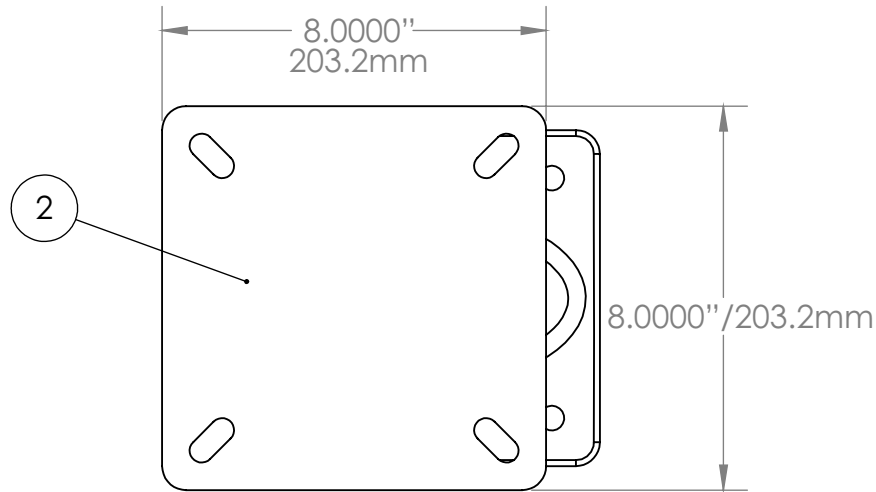

ITEM NO.	PART NUMBER	DESCRIPTION	QTY.
1	Cast PMF-5	DIE CAST 5" FWD Itb version	1
2	PM Radar Plate 3.1	1/4" TOP PLATE (U)	1

UNLESS OTHERWISE SPECIFIED:	NAME	DATE	PYI, INC.	
DIMENSIONS ARE IN INCHES/mm	DRAWN	JR		
TOLERANCES:	CHECKED		TITLE: 5" FWD PWR MNT PLUS TO FIT FURUNO/ JRC 24" DOMES	
FRACTIONAL ±	ENG APPR.			
ANGULAR: MACH ± BEND ±	MFG APPR.			
TWO PLACE DECIMAL ±	Q.A.		SIZE DWG. NO. REV A PMF-5U-7L N/C	
THREE PLACE DECIMAL ±	PROPRIETARY AND CONFIDENTIAL			
INTERPRET GEOMETRIC TOLERANCING PER:	THE INFORMATION CONTAINED IN THIS DRAWING IS THE SOLE PROPERTY OF PYI, INC. REPRODUCTION IN PART OR AS A WHOLE WITHOUT THE WRITTEN PERMISSION OF PYI, INC.			
MATERIAL	DO NOT SCALE DRAWING			
FINISH	SCALE: 1:4 WEIGHT:		SHEET 1 OF 1	