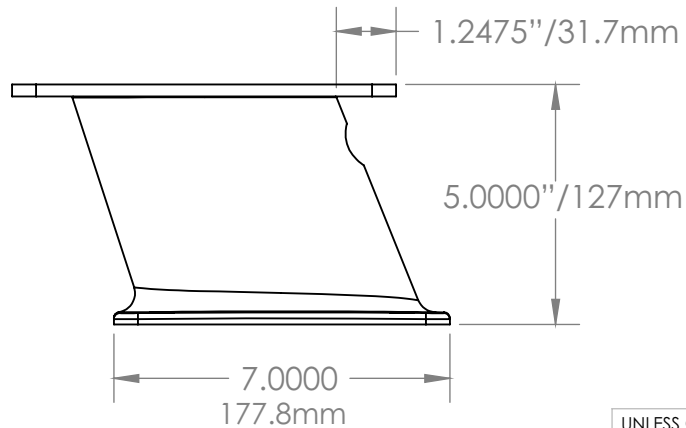

ITEM NO.	PART NUMBER	DESCRIPTION	QTY.
1	Cast PMF-5.1	DIE CAST 5" FWD Itb version	1
2	PM Radar Plate 3.1	1/4" TOP PLATE (U)	1

UNLESS OTHERWISE SPECIFIED:		NAME	DATE	<b>PYI, INC.</b>
DIMENSIONS ARE IN INCHES/mm		DRAWN	JR	
TOLERANCES:		CHECKED		TITLE: 5" FWD PWR MNT TO FIT FURUNO/ JRC 24" DOMES
FRACTIONAL ±		ENG APPR.		
ANGULAR: MACH ± BEND ±		MFG APPR.		
TWO PLACE DECIMAL ±		Q.A.		SIZE DWG. NO. REV <b>A</b> PMF-5U-7 N/C
THREE PLACE DECIMAL ±		<b>PROPRIETARY AND CONFIDENTIAL</b>		
INTERPRET GEOMETRIC TOLERANCING PER:		THE INFORMATION CONTAINED IN THIS DRAWING IS THE SOLE PROPERTY OF PYI, INC. REPRODUCTION IN PART OR AS A WHOLE WITHOUT THE WRITTEN PERMISSION OF PYI, INC.		SCALE: 1:4 WEIGHT: SHEET 1 OF 1
MATERIAL		DO NOT SCALE DRAWING		
FINISH				