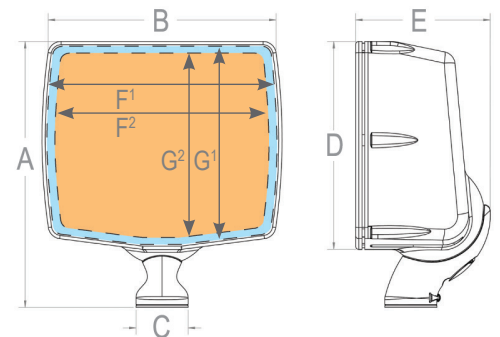

# POWER PODS

For Most Instruments and Displays

- Supplied pre-cut or uncut for your convenience.
- GORE™ protective vent relieves pressure buildup.
- Can be mounted vertical or upside down.
- Fully adjustable mounting base for better viewing.

## DIMENSIONS

	A inch / mm	B inch / mm	C inch / mm	D inch / mm	E inch / mm
<b>PODW-1-UC</b>	14 / 355.6	10 / 254	4 / 101.6	9 / 228.6	8.2 / 208.3
<b>PODW-2-UC</b>	14½ / 368.3	13.1 / 332.7	4 / 101.6	9½ / 241.3	8.2 / 208.3
<b>PODW-3-UC</b>	15 / 381	14.9 / 378.5	4 / 101.6	10 / 254	8.2 / 208.3
<b>PODW-4-UC</b>	17 / 431.8	16.8 / 426.7	4 / 101.6	11.6 / 294.6	8.2 / 208.3
<b>PODW-5-UC</b>	20½ / 520.7	18.4 / 467.4	4 / 101.6	15 / 381	9.6 / 243.8
<b>PODW-7-UC</b>	14 / 355.6	24 / 607	4 / 101.6	9½ / 238	6.7 / 170

For **PODW-7-UC** refer to Sail Pod page 20 for dimensions.

# POWER POD PART NUMBER GUIDE

For Most Instruments and Displays

- Black and white base option available.

	Item # (Black Base)	Item # (White Base)
<b>UNCUT</b>		
9" x 8 1/2"	POD-1-UC	PODW-1-UC
11 1/2" x 8 1/2"	POD-2-UC	PODW-2-UC
14" x 9 1/2"	POD-3-UC	PODW-3-UC
15 3/4" x 11 1/2"	POD-4-UC	PODW-4-UC
17" x 14"	POD5-UC	PODW-5-UC
10" x 5 3/4" / 4 1/4" x 4 1/4"	POD7-UC	PODW-7-UC